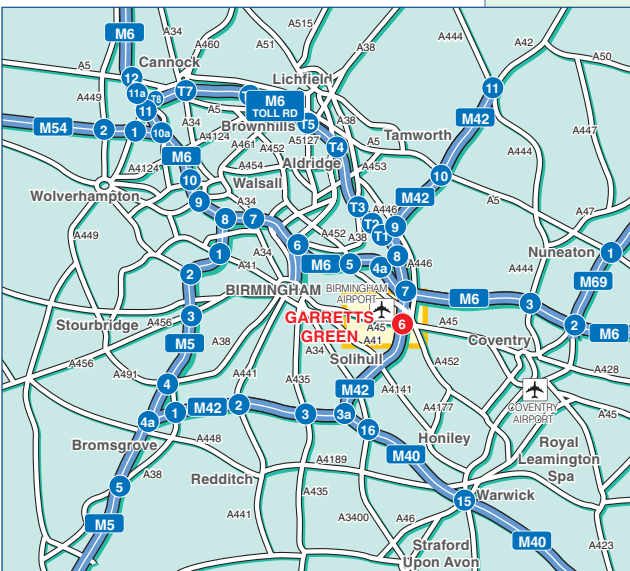

Airparks is not on the airport grounds.

Not all satellite navigation devices are 100% accurate. Please **use the full address provided** and allow plenty of time to get to your destination.

From the M42 junction 6

1. 1 Come off the M42 at junction 6 onto the A45 Coventry Road, heading for Birmingham city centre and airport.
2. 2 Follow the A45 for Birmingham and pass through one set of traffic lights - the Holiday Inn should be on your right.
3. 3 At the third set of traffic lights, get into the right hand lane and follow signs for Garretts Green.
4. 4 Take the right hand turn (Sheaf Lane) and head for Garretts Green and Marston Green.
5. 5 Follow this road until you reach a roundabout and take the 3rd exit.
6. 6 After half a mile, turn left into Mackadown Lane. Airparks is on the left, just before the railway bridge.

From Birmingham Centre

1. 1 Take the A45 for Coventry.
2. 2 At the traffic lights, take the left hand turn (Sheaf Lane) heading for Garretts Green.
3. 3 Follow this road until you reach a roundabout and take the 3rd exit.
4. 4 After half a mile, turn left into Mackadown Lane. Airparks is on the left, just before the railway bridge.

Airparks.com
proud to park your car
Airparks Birmingham
100 Mackadown Lane, Garretts Green
Birmingham, B33 0JD
Tel: 0121 789 8585

(M42, M6)
Coventry
B'ham /NEC
A45

Garretts Green
Marston Green

Solihull
A&E
Solihull Hospital
B425

City Centre A45
Yardley (A4040)

Solihull
B425

Garretts Green
Marston Green

Birmingham A45

Solihull
Damswood
Land Rover
(Gates 1 & 2)

Air Cargo
Centre
Gateway
Estate
Hotel

Birmingham Sheldon A45

Birmingham Sheldon
A45

A45
B.ham (E)
N.E.C. & Coventry

6 1m