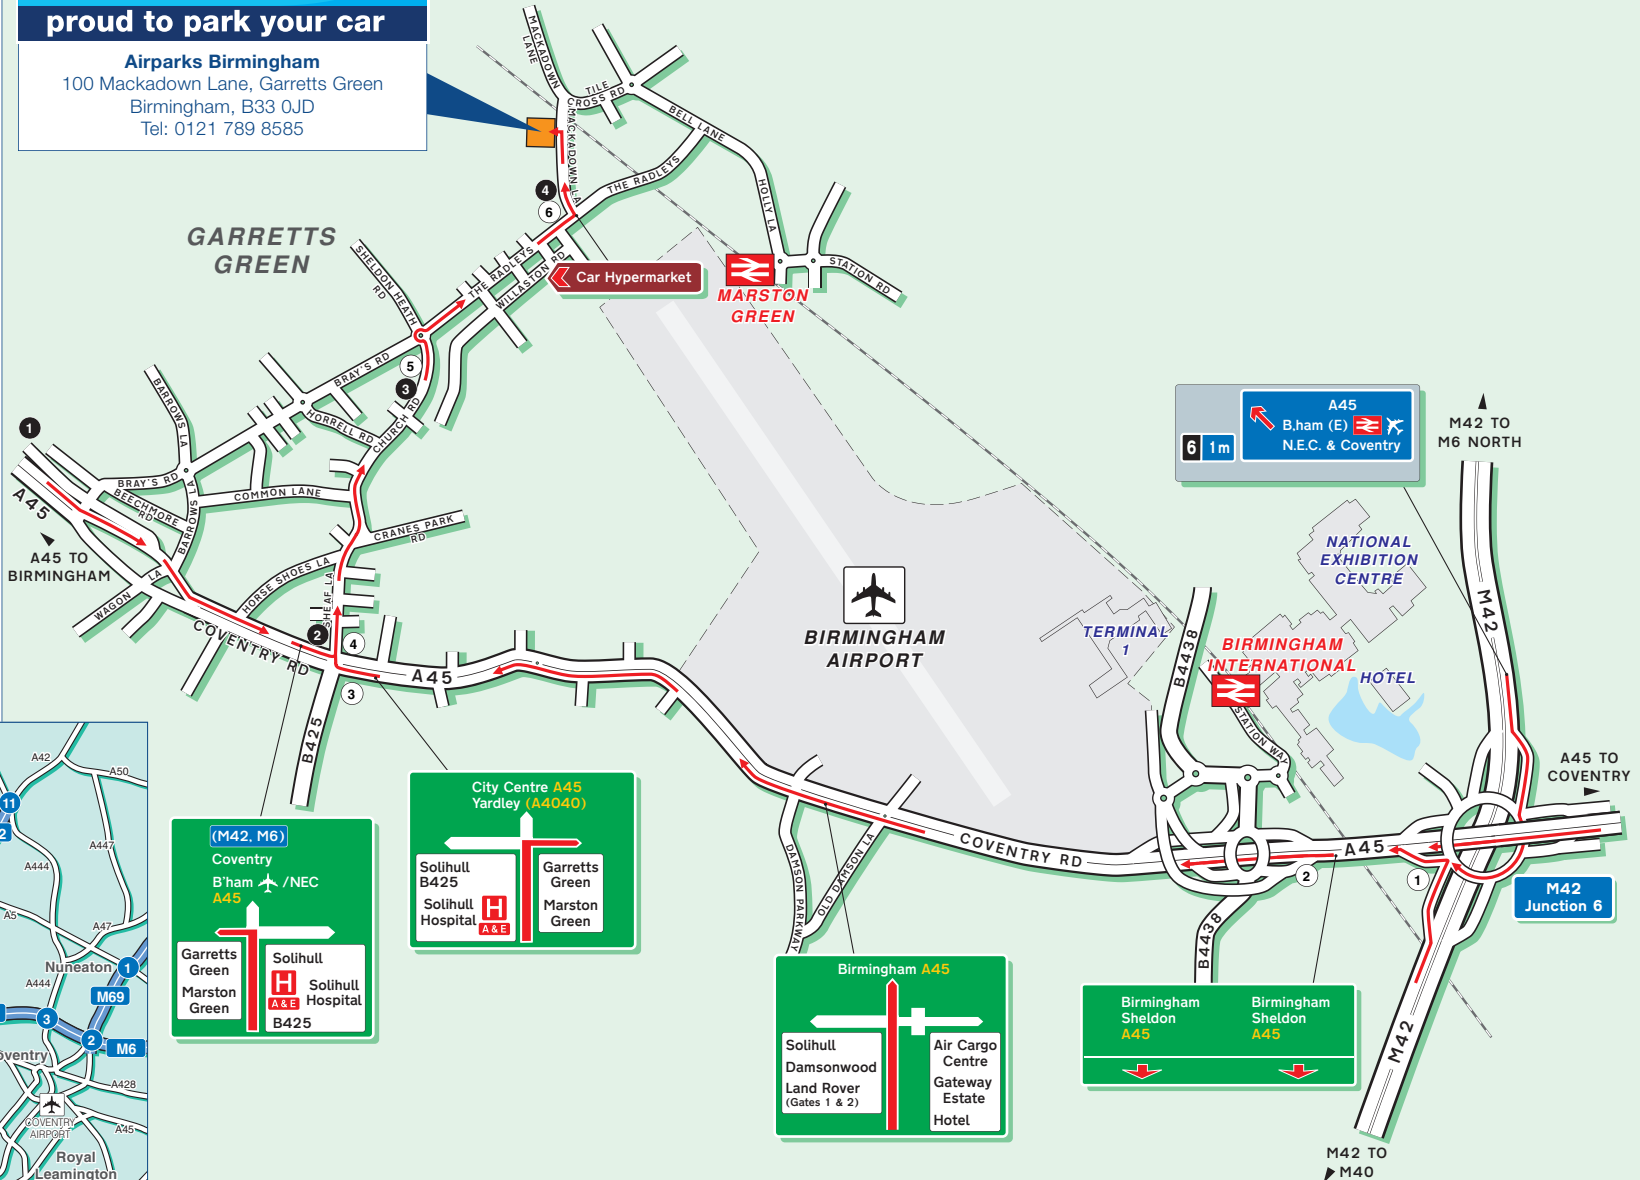

Airparks is not on the airport grounds.

Not all satellite navigation devices are 100% accurate. Please **use the full address provided** and allow plenty of time to get to your destination.

From the M42 junction 6

1. 1 Come off the M42 at junction 6 onto the A45 Coventry Road, heading for Birmingham city centre and airport.
2. 2 Follow the A45 for Birmingham and pass through one set of traffic lights - the Holiday Inn should be on your right.
3. 3 At the third set of traffic lights, get into the right hand lane and follow signs for Garretts Green.
4. 4 Take the right hand turn (Sheaf Lane) and head for Garretts Green and Marston Green.
5. 5 Follow this road until you reach a roundabout and take the 3rd exit.
6. 6 After half a mile, turn left into Mackadown Lane. Airparks is on the left, just before the railway bridge.

From Birmingham Centre

1. 1 Take the A45 for Coventry.
2. 2 At the traffic lights, take the left hand turn (Sheaf Lane) heading for Garretts Green.
3. 3 Follow this road until you reach a roundabout and take the 3rd exit.
4. 4 After half a mile, turn left into Mackadown Lane. Airparks is on the left, just before the railway bridge.

Airparks.com
proud to park your car
Airparks Birmingham
100 Mackadown Lane, Garretts Green
Birmingham, B33 0JD
Tel: 0121 789 8585

(M42, M6)
Coventry
B'ham /NEC
A45

Garretts Green
Marston Green

Solihull
A&E
Solihull Hospital
B425

City Centre A45
Yardley (A4040)

Solihull
B425

Garretts Green
Marston Green

Birmingham A45

Solihull
Damswood
Land Rover
(Gates 1 & 2)

Air Cargo
Centre
Gateway
Estate
Hotel

Birmingham Sheldon A45

Birmingham Sheldon
A45

A45
B.ham (E)
N.E.C. & Coventry

6 1m